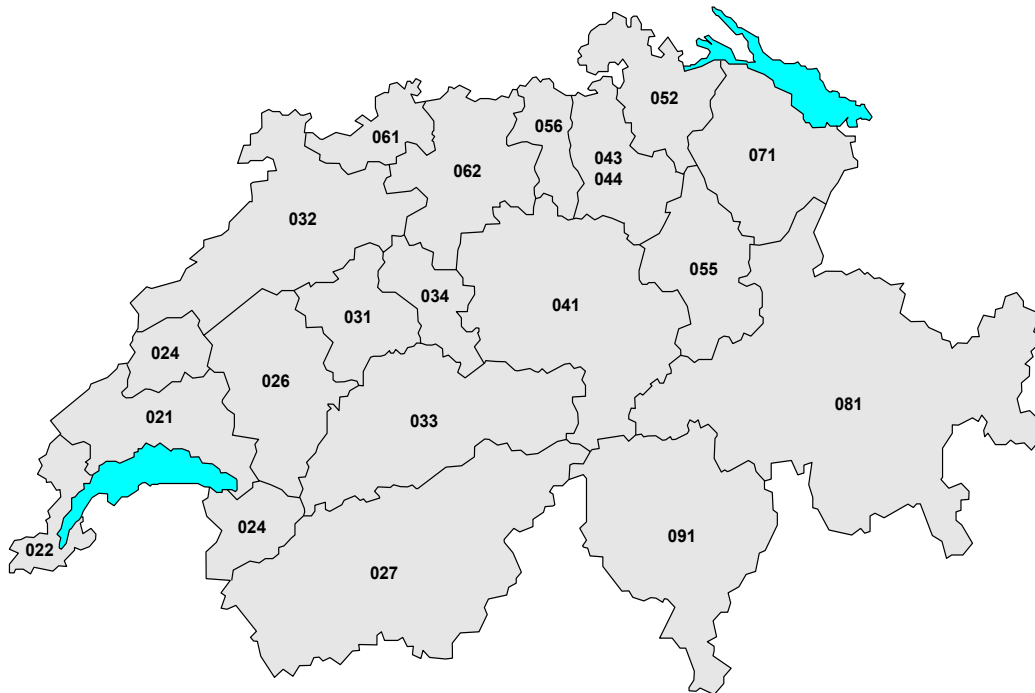

- National Destination code (NDC): 2-3 digits.
- NDC are associated for the following types of usage :
 - Fixed network services (20 geographical area codes, 2 countrywide area codes)
 - Mobile telecommunication services (GSM / UMTS / LTE, paging).
 - Value-added services (freephone, shared cost, premium rate services)
 - Special services: short numbers, access codes or other special routing numbers (e.g. gateways between networks, access to voice mail, etc.).